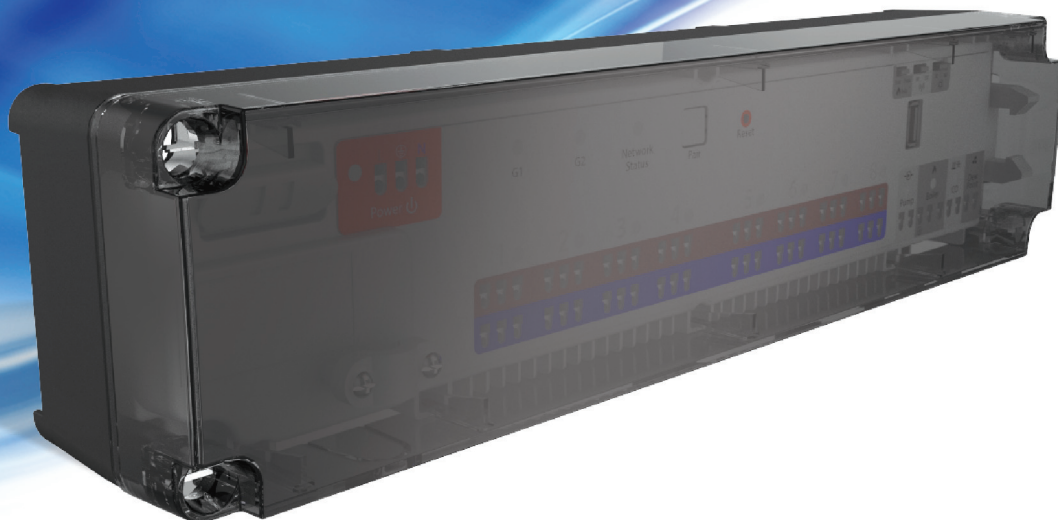

KL08RF and KL04RF

Wiring centre for eight-zone underfloor heating (UFH) with wireless communication.

This wiring centre is a smaller version of the KL10RF and can be used where space is an issue. It has connections for volt-free switching for UFH pump and boiler.

Use with any product in the iT600 range:

- VS10RF/VS20RF thermostats
- TRV10RF thermostatic radiator valve
- RX10RF system receiver

Wireless communication is through the CO10RF ZigBee Coordinator (sold separately).

Supply	230V
RF	ZigBee 2.4 Ghz
Rating Max	3A
Output	230V AC 50Hz
Size (mm)	W-353 H-85 D-65

FEATURES

- Can be used with NO or NC thermal actuators
- Plug-in connections
- LED status indication
- Strain relief fittings